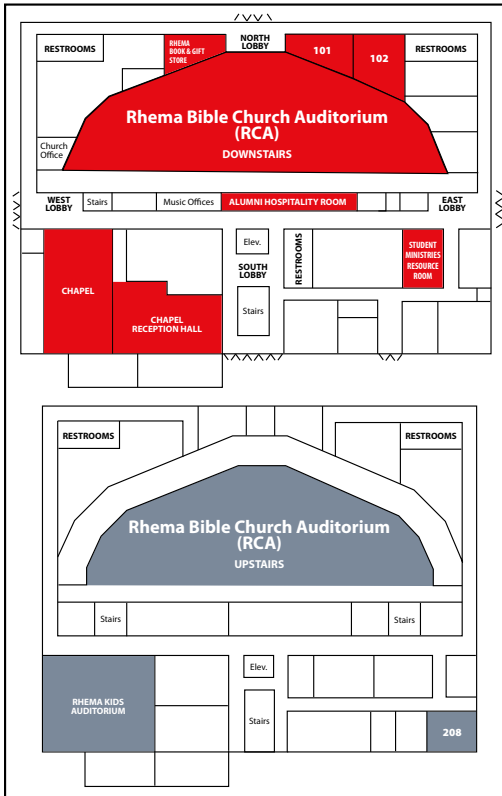

@RBTCUSA

@KHM_USA

@RBTC_USA

@RHEMAUSA

rumble @RHEMAUSA

RHEMA CAMPUS MAP

- 1** RHEMA CHURCH AUDITORIUM (RCA)
- 2** RHEMA BIBLE CHURCH OFFICE
- 3** STUDENT DEVELOPMENT CENTER 1 (SDC 1)
- 4** STUDENT DEVELOPMENT CENTER 2 (SDC 2)
- 5** MAC BUILDING
- 6** ROOKER MEMORIAL AUDITORIUM (RMA)
- 7** NINOWSKI RECREATION CENTER (NRC)