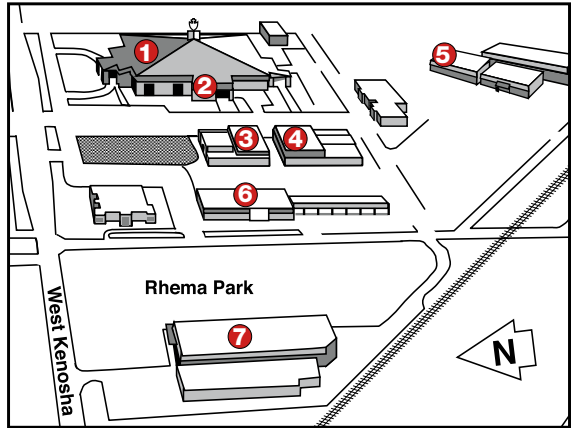

New Enrollee Special: Register this week and receive your first two lessons for the price of one—a savings of \$35!

LOCAL RESTAURANTS

Scan here for local restaurant discounts.

Connect with us!

@KENNETHHAGINMINISTRIES

@RBTCUSA

@KHM_USA

@RBTC_USA

@RHEMAUSA

rumble @RHEMAUSA

RHEMA CAMPUS MAP

- 1** RHEMA CHURCH AUDITORIUM (RCA)
- 2** RHEMA BIBLE CHURCH OFFICE
- 3** STUDENT DEVELOPMENT CENTER 1 (SDC 1)
- 4** STUDENT DEVELOPMENT CENTER 2 (SDC 2)
- 5** MAC BUILDING
- 6** ROOKER MEMORIAL AUDITORIUM (RMA)
- 7** NINOWSKI RECREATION CENTER (NRC)